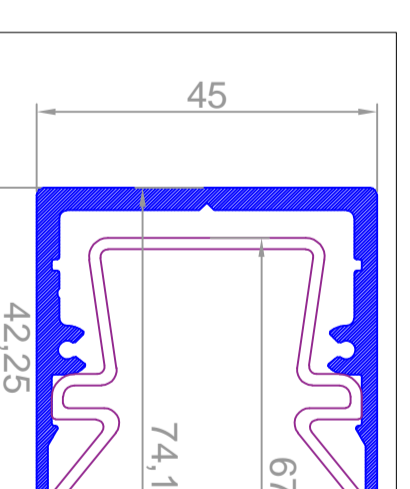

NAME: Rectang 20
CODE
silver : 10632
black : 10631

NAME: Re 20 mounting
CODE
silver : 10634
black : 10633

NAME: Tri 19 cover
CODE
Opal: 10683
Frost: 10687

NAME: Re 20 endcap
CODE
silver : 10635

NAME: Re 20 endcap hole
CODE
silver : 10636

NAME: Tri 19 endcap
CODE
Opal: 10684

NAME: Tri 19 endcap hole
CODE
silver : 10685

RECTANG 20

TRIANG 19

NAME: Square 21
CODE
silver : 10688
black : 10689

NAME: Re 20 mounting
CODE
silver : 10634
black : 10633

NAME: Tri 19 cover
CODE
Opal: 10683
Frost: 10687

NAME: Sq 21 endcap
CODE
silver : 10670
black : 10690

NAME: Sq 21 endcap hole
CODE
silver : 10671
black : 10681

SQUARE 21

NAME: Rectang 24
CODE
silver : 25001

NAME: Re 24 mounting
CODE
silver : 25003

NAME: Re 24 endcap SQ
CODE
silver : 25006

NAME: Re 24 endcap FL
CODE
silver : 25020

RECTANG 24

NAME: Re 24 cover RO
CODE
Clear: 25009
Opal: 25008

NAME: Re 24 endcap RO
CODE
silver : 25004

RECTANG 24

NAME: Fria 30
CODE
silver : 10623
black : 10624

NAME: Re 22 mounting
CODE
black : 10649

NAME: Re 22 endcap
CODE
black : 10650

NAME: Re 22 endcap hole
CODE
black : 10651

RECTANG 22

NAME: Rectang 22
CODE
black : 10649

NAME: Re 22 endcap
CODE
black : 10650

NAME: Re 22 endcap hole
CODE
black : 10651

RECTANG 22

NAME: Round 36
CODE
black : 10652

NAME: Re 36 clip
CODE
silver : 10653

NAME: Re 36 endcap
CODE
black : 10654

NAME: Re 36 endcap hole
CODE
black : 10655

ROUND 36

NAME: Buzzframe
CODE
silver : 10699

NAME: Tri 19 cover
CODE
Opal: 10683
Frost: 10687

NAME: Re 48 cover SQ
CODE
Opal: 10622
Frost: 10621

NAME: Re 48 endcap
CODE
silver : 10678
black : 10679

NAME: Re 48H endcap
CODE
silver : 10672
black : 10673

BUZZFRAME

NAME: Rectang 48
CODE
silver : 10630
black : 10629

NAME: Re 48 cover SQ
CODE
Opal: 10622
Frost: 10621

NAME: Re 48 endcap
CODE
silver : 10678
black : 10679

NAME: Re 48H endcap
CODE
silver : 10672
black : 10673

RECTANG 48

NAME: Square 45
CODE
silver : 10614