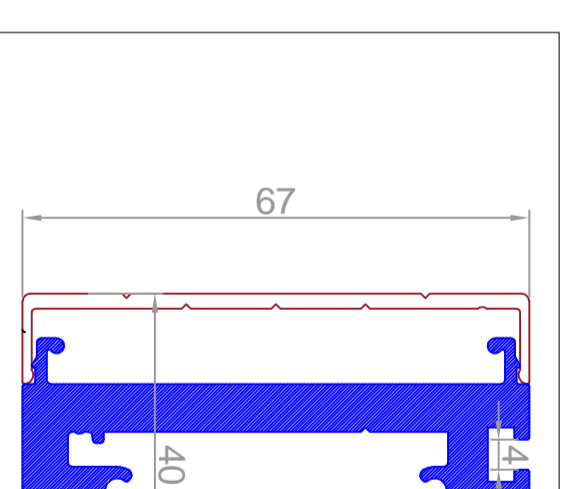

NAME: Rectang 20
CODE
silver : 10632
black : 10631

NAME: Re 20 mounting
CODE
silver : 10634
black : 10633

NAME: Tri 19 cover
CODE
Opal: 10683
Frost: 10687

NAME: Re 20 endcap
CODE
silver : 10635

NAME: Re 20 endcap hole
CODE
silver : 10636

NAME: Tri 19 endcap
CODE
Opal: 10684

NAME: Tri 19 endcap hole
CODE
silver : 10685

RECTANG 20

TRIANG 19

NAME: Square 21
CODE
silver : 10688
black : 10689

NAME: Re 20 mounting
CODE
silver : 10634
black : 10633

NAME: Tri 19 cover
CODE
Opal: 10683
Frost: 10687

NAME: Sq 21 endcap
CODE
silver : 10670
black : 10690

NAME: Sq 21 endcap hole
CODE
silver : 10671
black : 10681

SQUARE 21

NAME: Rectang 24
CODE
silver : 25001

NAME: Re 24 mounting
CODE
silver : 25003

NAME: Re 24 endcap SQ
CODE
silver : 25006

NAME: Re 24 endcap FL
CODE
silver : 25020

RECTANG 24

NAME: Re 24 cover RO
CODE
Clear: 25009
Opal: 25008

NAME: Re 24 endcap RO
CODE
silver : 25004

RECTANG 24

NAME: Fria 30
CODE
silver : 10623
black : 10624

NAME: Re 22 mounting
CODE
black : 10649

NAME: Re 22 endcap
CODE
black : 10650

NAME: Re 22 endcap hole
CODE
black : 10651

RECTANG 22

NAME: Rectang 22
CODE
black : 10649

NAME: Re 22 endcap
CODE
black : 10650

NAME: Re 22 endcap hole
CODE
black : 10651

RECTANG 22

NAME: Round 36
CODE
black : 10652

NAME: Re 36 clip
CODE
silver : 10653

NAME: Re 36 endcap
CODE
black : 10654

NAME: Re 36 endcap hole
CODE
black : 10655

ROUND 36

NAME: Buzzframe
CODE
silver : 10699

NAME: Tri 19 cover
CODE
Opal: 10683
Frost: 10687

NAME: Re 48 cover SQ
CODE
Opal: 10622
Frost: 10621

NAME: Re 48 endcap
CODE
silver : 10678
black : 10679

NAME: Re 48H endcap
CODE
silver : 10672
black : 10673

BUZZFRAME

NAME: Rectang 48
CODE
silver : 10630
black : 10629

NAME: Re 48 cover SQ
CODE
Opal: 10622
Frost: 10621

NAME: Re 48 endcap
CODE
silver : 10678
black : 10679

NAME: Re 48H endcap
CODE
silver : 10672
black : 10673

RECTANG 48

NAME: Square 45
CODE
silver : 10614