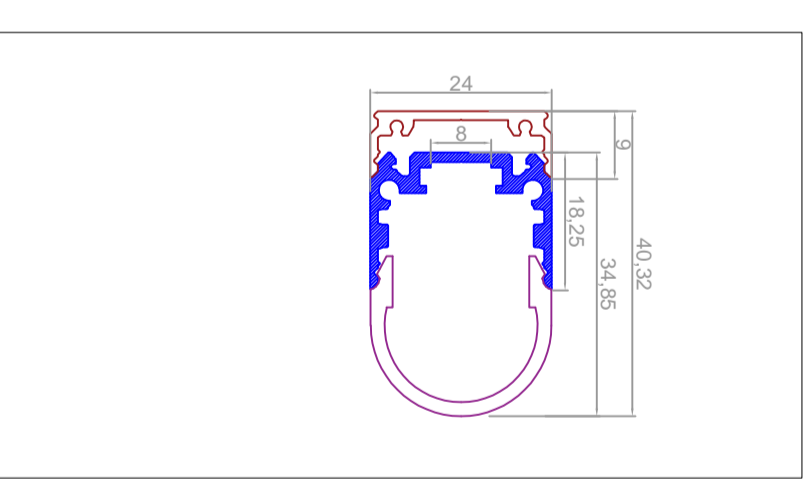

NAME: Rectang 20
CODE
silver : 10632
black : 10631

NAME: Re 20 mounting
CODE
silver : 10634
black : 10633

NAME: Tri 19 cover
CODE
Opal: 10683
Frost: 10687

NAME: Re 20 endcap
CODE
silver : 10635

NAME: Re 20 endcap hole
CODE
silver : 10636

NAME: Tri 19 endcap
CODE
Opal: 10684

NAME: Tri 19 endcap hole
CODE
silver : 10685

RECTANG 20

TRIANG 19

NAME: Square 21
CODE
silver : 10688
black : 10689

NAME: Re 20 mounting
CODE
silver : 10634
black : 10633

NAME: Tri 19 cover
CODE
Opal: 10683
Frost: 10687

NAME: Sq 21 endcap
CODE
silver : 10670
black : 10690

NAME: Sq 21 endcap hole
CODE
silver : 10671
black : 10681

SQUARE 21

NAME: Rectang 24
CODE
silver : 25001

NAME: Re 24 mounting
CODE
silver : 25003

NAME: Re 24 endcap SQ
CODE
silver : 25006

NAME: Re 24 endcap FL
CODE
silver : 25020

RECTANG 24

NAME: Re 24 cover RO
CODE
Clear: 25009
Opal: 25008

NAME: Re 24 endcap RO
CODE
silver : 25004

RECTANG 24

NAME: Fria 30
CODE
silver : 10623
black : 10624

NAME: Re 22 mounting
CODE
black : 10649

NAME: Re 22 endcap
CODE
black : 10650

NAME: Re 22 endcap hole
CODE
black : 10651

RECTANG 22

NAME: Rectang 22
CODE
black : 10649

NAME: Re 22 endcap
CODE
black : 10650

NAME: Re 22 endcap hole
CODE
black : 10651

RECTANG 22

NAME: Round 36
CODE
black : 10652

NAME: Re 36 clip
CODE
silver : 10653

NAME: Re 36 endcap
CODE
black : 10654

NAME: Re 36 endcap hole
CODE
black : 10655

ROUND 36

NAME: Buzzframe
CODE
silver : 10699

NAME: Tri 19 cover
CODE
Opal: 10683
Frost: 10687

NAME: Re 48 cover SQ
CODE
Opal: 10622
Frost: 10621

NAME: Re 48 endcap
CODE
silver : 10678
black : 10679

NAME: Re 48H endcap
CODE
silver : 10672
black : 10673

BUZZFRAME

NAME: Rectang 48
CODE
silver : 10630
black : 10629

NAME: Re 48 cover SQ
CODE
Opal: 10622
Frost: 10621

NAME: Re 48 endcap
CODE
silver : 10678
black : 10679

NAME: Re 48H endcap
CODE
silver : 10672
black : 10673

RECTANG 48

NAME: Square 45
CODE
silver : 10614