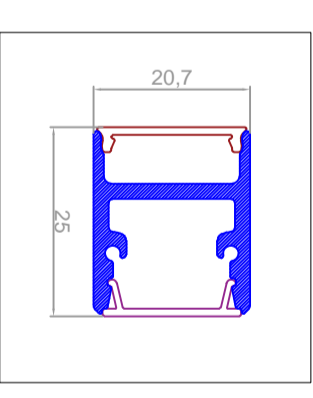

NAME: Rectang 20
CODE
silver : 10632
black : 10631

NAME: Re 20 mounting
CODE
silver : 10634
black : 10633

NAME: Tri 19 cover
CODE
Opal: 10683
Frost: 10687

NAME: Re 20 endcap
CODE
silver : 10635

NAME: Re 20 endcap hole
CODE
silver : 10636

NAME: Tri 19 endcap
CODE
Opal: 10684

NAME: Tri 19 endcap hole
CODE
silver : 10685

RECTANG 20

TRIANG 19

NAME: Square 21
CODE
silver : 10688
black : 10689

NAME: Re 20 mounting
CODE
silver : 10634
black : 10633

NAME: Tri 19 cover
CODE
Opal: 10683
Frost: 10687

NAME: Sq 21 endcap
CODE
silver : 10670
black : 10690

NAME: Sq 21 endcap hole
CODE
silver : 10671
black : 10681

SQUARE 21

NAME: Rectang 24
CODE
silver : 25001

NAME: Re 24 mounting
CODE
silver : 25003

NAME: Re 24 endcap SQ
CODE
silver : 25006

NAME: Re 24 endcap FL
CODE
silver : 25020

RECTANG 24

NAME: Re 24 cover RO
CODE
Clear: 25009
Opal: 25008

NAME: Re 24 endcap RO
CODE
silver : 25004

RECTANG 24

NAME: Fria 30
CODE
silver : 10623
black : 10624

NAME: Re 22 mounting
CODE
black : 10649

NAME: Re 22 endcap
CODE
black : 10650

NAME: Re 22 endcap hole
CODE
black : 10651

RECTANG 22

NAME: Rectang 22
CODE
black : 10649

NAME: Re 22 endcap
CODE
black : 10650

NAME: Re 22 endcap hole
CODE
black : 10651

RECTANG 22

NAME: Round 36
CODE
black : 10652

NAME: Re 36 clip
CODE
silver : 10653

NAME: Re 36 endcap
CODE
black : 10654

NAME: Re 36 endcap hole
CODE
black : 10655

ROUND 36

NAME: Buzzframe
CODE
silver : 10699

NAME: Tri 19 cover
CODE
Opal: 10683
Frost: 10687

NAME: Re 48 cover SQ
CODE
Opal: 10622
Frost: 10621

NAME: Re 48 endcap
CODE
silver : 10678
black : 10679

NAME: Re 48H endcap
CODE
silver : 10672
black : 10673

BUZZFRAME

NAME: Rectang 48
CODE
silver : 10630
black : 10629

NAME: Re 48 cover SQ
CODE
Opal: 10622
Frost: 10621

NAME: Re 48 endcap
CODE
silver : 10678
black : 10679

NAME: Re 48H endcap
CODE
silver : 10672
black : 10673

RECTANG 48

NAME: Square 45
CODE
silver : 10614