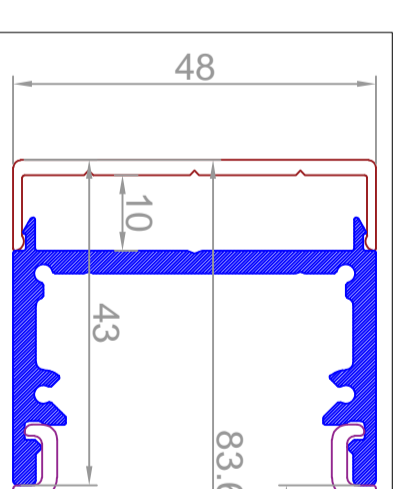

NAME: Rectang 20
CODE
silver : 10632
black : 10631

NAME: Re 20 mounting
CODE
silver : 10634
black : 10633

NAME: Tri 19 cover
CODE
Opal: 10683
Frost: 10687

NAME: Re 20 endcap
CODE
silver : 10635

NAME: Re 20 endcap hole
CODE
silver : 10636

NAME: Tri 19 endcap
CODE
Opal: 10684

NAME: Tri 19 endcap hole
CODE
silver : 10685

RECTANG 20

TRIANG 19

NAME: Square 21
CODE
silver : 10688
black : 10689

NAME: Re 20 mounting
CODE
silver : 10634
black : 10633

NAME: Tri 19 cover
CODE
Opal: 10683
Frost: 10687

NAME: Sq 21 endcap
CODE
silver : 10670
black : 10690

NAME: Sq 21 endcap hole
CODE
silver : 10671
black : 10681

SQUARE 21

NAME: Rectang 24
CODE
silver : 25001

NAME: Re 24 mounting
CODE
silver : 25003

NAME: Re 24 endcap SQ
CODE
silver : 25006

NAME: Re 24 endcap FL
CODE
silver : 25020

RECTANG 24

NAME: Re 24 cover RO
CODE
Clear: 25009
Opal: 25008

NAME: Re 24 endcap RO
CODE
silver : 25004

RECTANG 24

NAME: Fria 30
CODE
silver : 10623
black : 10624

NAME: Re 22 mounting
CODE
black : 10649

NAME: Re 22 endcap
CODE
black : 10650

NAME: Re 22 endcap hole
CODE
black : 10651

RECTANG 22

NAME: Rectang 22
CODE
black : 10649

NAME: Re 22 endcap
CODE
black : 10650

NAME: Re 22 endcap hole
CODE
black : 10651

RECTANG 22

NAME: Round 36
CODE
black : 10652

NAME: Re 36 clip
CODE
silver : 10653

NAME: Re 36 endcap
CODE
black : 10654

NAME: Re 36 endcap hole
CODE
black : 10655

ROUND 36

NAME: Buzzframe
CODE
silver : 10699

NAME: Tri 19 cover
CODE
Opal: 10683
Frost: 10687

NAME: Re 48 cover SQ
CODE
Opal: 10622
Frost: 10621

NAME: Re 48 endcap
CODE
silver : 10678
black : 10679

NAME: Re 48H endcap
CODE
silver : 10672
black : 10673

BUZZFRAME

NAME: Rectang 48
CODE
silver : 10630
black : 10629

NAME: Re 48 cover SQ
CODE
Opal: 10622
Frost: 10621

NAME: Re 48 endcap
CODE
silver : 10678
black : 10679

NAME: Re 48H endcap
CODE
silver : 10672
black : 10673

RECTANG 48

NAME: Square 45
CODE
silver : 10614