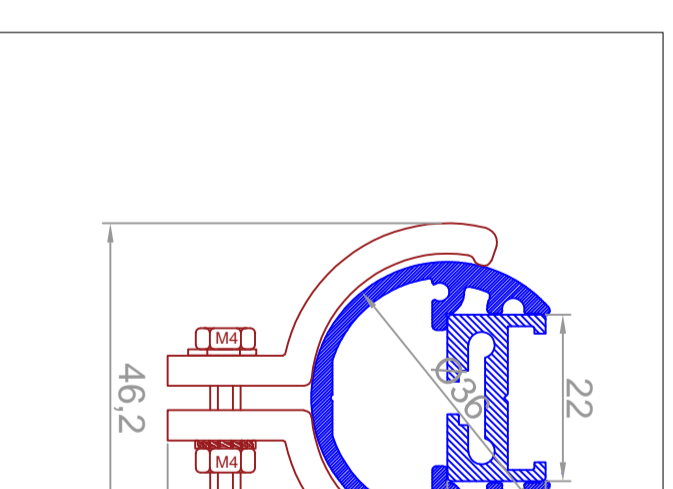

NAME: Rectang 20
CODE
silver : 10632
black : 10631

NAME: Re 20 mounting
CODE
silver : 10634
black : 10633

NAME: Tri 19 cover
CODE
Opal: 10683
Frost: 10687

NAME: Re 20 endcap
CODE
silver : 10635

NAME: Re 20 endcap hole
CODE
silver : 10636

NAME: Tri 19 endcap
CODE
Opal: 10684

NAME: Tri 19 endcap hole
CODE
silver : 10685

RECTANG 20

TRIANG 19

NAME: Square 21
CODE
silver : 10688
black : 10689

NAME: Re 20 mounting
CODE
silver : 10634
black : 10633

NAME: Tri 19 cover
CODE
Opal: 10683
Frost: 10687

NAME: Sq 21 endcap
CODE
silver : 10670
black : 10690

NAME: Sq 21 endcap hole
CODE
silver : 10671
black : 10681

SQUARE 21

NAME: Rectang 24
CODE
silver : 25001

NAME: Re 24 mounting
CODE
silver : 25003

NAME: Re 24 endcap SQ
CODE
silver : 25006

NAME: Re 24 endcap FL
CODE
silver : 25020

RECTANG 24

NAME: Re 24 cover RO
CODE
Clear: 25009
Opal: 25008

NAME: Re 24 endcap RO
CODE
silver : 25004

RECTANG 24

NAME: Fria 30
CODE
silver : 10623
black : 10624

NAME: Re 22 mounting
CODE
black : 10649

NAME: Re 22 endcap
CODE
black : 10650

NAME: Re 22 endcap hole
CODE
black : 10651

RECTANG 22

NAME: Rectang 22
CODE
black : 10649

NAME: Re 22 endcap
CODE
black : 10650

NAME: Re 22 endcap hole
CODE
black : 10651

RECTANG 22

NAME: Round 36
CODE
black : 10652

NAME: Re 36 clip
CODE
silver : 10653

NAME: Re 36 endcap
CODE
black : 10654

NAME: Re 36 endcap hole
CODE
black : 10655

ROUND 36

NAME: Buzzframe
CODE
silver : 10699

NAME: Tri 19 cover
CODE
Opal: 10683
Frost: 10687

NAME: Re 48 cover SQ
CODE
Opal: 10622
Frost: 10621

NAME: Re 48 endcap
CODE
silver : 10678
black : 10679

NAME: Re 48H endcap
CODE
silver : 10672
black : 10673

BUZZFRAME

NAME: Rectang 48
CODE
silver : 10630
black : 10629

NAME: Re 48 cover SQ
CODE
Opal: 10622
Frost: 10621

NAME: Re 48 endcap
CODE
silver : 10678
black : 10679

NAME: Re 48H endcap
CODE
silver : 10672
black : 10673

RECTANG 48

NAME: Square 45
CODE
silver : 10614