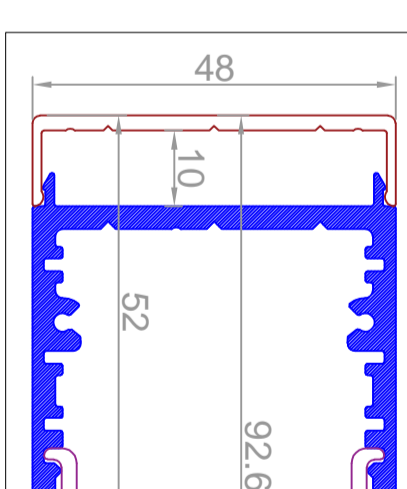

NAME: Rectang 20
CODE
silver : 10632
black : 10631

NAME: Re 20 mounting
CODE
silver : 10634
black : 10633

NAME: Tri 19 cover
CODE
Opal: 10683
Frost: 10687

NAME: Re 20 endcap
CODE
silver : 10635

NAME: Re 20 endcap hole
CODE
silver : 10636

NAME: Tri 19 endcap
CODE
Opal: 10684

NAME: Tri 19 endcap hole
CODE
silver : 10685

RECTANG 20

TRIANG 19

NAME: Square 21
CODE
silver : 10688
black : 10689

NAME: Re 20 mounting
CODE
silver : 10634
black : 10633

NAME: Tri 19 cover
CODE
Opal: 10683
Frost: 10687

NAME: Sq 21 endcap
CODE
silver : 10670
black : 10690

NAME: Sq 21 endcap hole
CODE
silver : 10671
black : 10681

SQUARE 21

NAME: Rectang 24
CODE
silver : 25001

NAME: Re 24 mounting
CODE
silver : 25003

NAME: Re 24 endcap SQ
CODE
silver : 25006

NAME: Re 24 endcap FL
CODE
silver : 25020

RECTANG 24

NAME: Re 24 cover RO
CODE
Clear: 25009
Opal: 25008

NAME: Re 24 endcap RO
CODE
silver : 25004

RECTANG 24

NAME: Fria 30
CODE
silver : 10623
black : 10624

NAME: Re 22 mounting
CODE
black : 10649

NAME: Re 22 endcap
CODE
black : 10650

NAME: Re 22 endcap hole
CODE
black : 10651

RECTANG 22

NAME: Rectang 22
CODE
black : 10649

NAME: Re 22 endcap
CODE
black : 10650

NAME: Re 22 endcap hole
CODE
black : 10651

RECTANG 22

NAME: Round 36
CODE
black : 10652

NAME: Re 36 clip
CODE
silver : 10653

NAME: Re 36 endcap
CODE
black : 10654

NAME: Re 36 endcap hole
CODE
black : 10655

ROUND 36

NAME: Buzzframe
CODE
silver : 10699

NAME: Tri 19 cover
CODE
Opal: 10683
Frost: 10687

NAME: Re 48 cover SQ
CODE
Opal: 10622
Frost: 10621

NAME: Re 48 endcap
CODE
silver : 10678
black : 10679

NAME: Re 48H endcap
CODE
silver : 10672
black : 10673

BUZZFRAME

NAME: Rectang 48
CODE
silver : 10630
black : 10629

NAME: Re 48 cover SQ
CODE
Opal: 10622
Frost: 10621

NAME: Re 48 endcap
CODE
silver : 10678
black : 10679

NAME: Re 48H endcap
CODE
silver : 10672
black : 10673

RECTANG 48

NAME: Square 45
CODE
silver : 10614