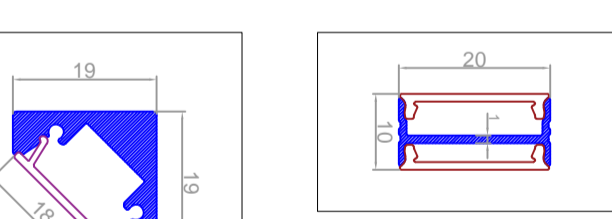

RECTANG 20

TRIANG 19