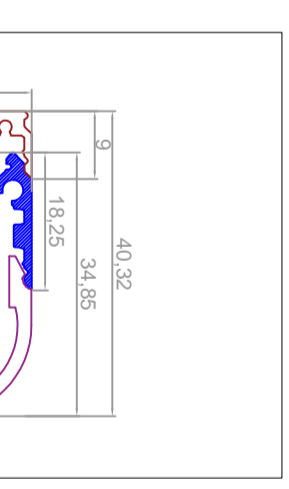

NAME: Rectang 20
CODE
silver : 10632
black : 10631

NAME: Re 20 mounting
CODE
silver : 10634
black : 10633

NAME: Tri 19 cover
CODE
Opal: 10683
Frost: 10687

NAME: Re 20 endcap
CODE
silver : 10635

NAME: Re 20 endcap hole
CODE
silver : 10636

NAME: Tri 19 endcap
CODE
Opal: 10684

NAME: Tri 19 endcap hole
CODE
silver : 10685

RECTANG 20

TRIANG 19

NAME: Square 21
CODE
silver : 10688
black : 10689

NAME: Re 20 mounting
CODE
silver : 10634
black : 10633

NAME: Tri 19 cover
CODE
Opal: 10683
Frost: 10687

NAME: Sq 21 endcap
CODE
silver : 10670
black : 10690

NAME: Sq 21 endcap hole
CODE
silver : 10671
black : 10681

SQUARE 21

NAME: Rectang 24
CODE
silver : 25001

NAME: Re 24 mounting
CODE
silver : 25003

NAME: Re 24 endcap SQ
CODE
silver : 25006

NAME: Re 24 endcap FL
CODE
silver : 25020

RECTANG 24

NAME: Re 24 cover RO
CODE
Clear: 25009
Opal: 25008

NAME: Re 24 endcap RO
CODE
silver : 25004

RECTANG 24

NAME: Fria 30
CODE
silver : 10623
black : 10624

NAME: Re 22 mounting
CODE
black : 10649

NAME: Re 22 endcap
CODE
black : 10650

NAME: Re 22 endcap hole
CODE
black : 10651

RECTANG 22

NAME: Rectang 22
CODE
black : 10649

NAME: Re 22 endcap
CODE
black : 10650

NAME: Re 22 endcap hole
CODE
black : 10651

RECTANG 22

NAME: Round 36
CODE
black : 10652

NAME: Re 36 clip
CODE
silver : 10653

NAME: Re 36 endcap
CODE
black : 10654

NAME: Re 36 endcap hole
CODE
black : 10655

ROUND 36

NAME: Buzzframe
CODE
silver : 10699

NAME: Tri 19 cover
CODE
Opal: 10683
Frost: 10687

NAME: Re 48 cover SQ
CODE
Opal: 10622
Frost: 10621

NAME: Re 48 endcap
CODE
silver : 10678
black : 10679

NAME: Re 48H endcap
CODE
silver : 10672
black : 10673

BUZZFRAME

NAME: Rectang 48
CODE
silver : 10630
black : 10629

NAME: Re 48 cover SQ
CODE
Opal: 10622
Frost: 10621

NAME: Re 48 endcap
CODE
silver : 10678
black : 10679

NAME: Re 48H endcap
CODE
silver : 10672
black : 10673

RECTANG 48

NAME: Square 45
CODE
silver : 10614