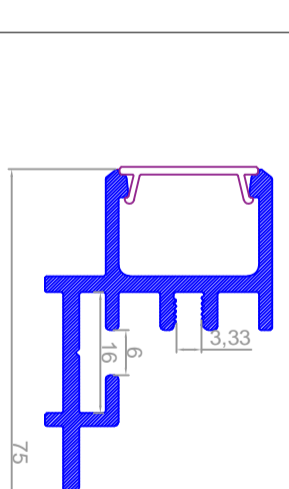

NAME: Rectang 20
CODE
silver : 10632
black : 10631

NAME: Re 20 mounting
CODE
silver : 10634
black : 10633

NAME: Tri 19 cover
CODE
Opal: 10683
Frost: 10687

NAME: Re 20 endcap
CODE
silver : 10635

NAME: Re 20 endcap hole
CODE
silver : 10636

NAME: Tri 19 endcap
CODE
Opal: 10684

NAME: Tri 19 endcap hole
CODE
silver : 10685

RECTANG 20

TRIANG 19

NAME: Square 21
CODE
silver : 10688
black : 10689

NAME: Re 20 mounting
CODE
silver : 10634
black : 10633

NAME: Tri 19 cover
CODE
Opal: 10683
Frost: 10687

NAME: Sq 21 endcap
CODE
silver : 10670
black : 10690

NAME: Sq 21 endcap hole
CODE
silver : 10671
black : 10681

SQUARE 21

NAME: Rectang 24
CODE
silver : 25001

NAME: Re 24 mounting
CODE
silver : 25003

NAME: Re 24 endcap SQ
CODE
silver : 25006

NAME: Re 24 endcap FL
CODE
silver : 25020

RECTANG 24

NAME: Re 24 cover RO
CODE
Clear: 25009
Opal: 25008

NAME: Re 24 endcap RO
CODE
silver : 25004

RECTANG 24

NAME: Fria 30
CODE
silver : 10623
black : 10624

NAME: Re 22 mounting
CODE
black : 10649

NAME: Re 22 endcap
CODE
black : 10650

NAME: Re 22 endcap hole
CODE
black : 10651

RECTANG 22

NAME: Rectang 22
CODE
black : 10649

NAME: Re 22 endcap
CODE
black : 10650

NAME: Re 22 endcap hole
CODE
black : 10651

RECTANG 22

NAME: Round 36
CODE
black : 10652

NAME: Re 36 clip
CODE
silver : 10653

NAME: Re 36 endcap
CODE
black : 10654

NAME: Re 36 endcap hole
CODE
black : 10655

ROUND 36

NAME: Buzzframe
CODE
silver : 10699

NAME: Tri 19 cover
CODE
Opal: 10683
Frost: 10687

NAME: Re 48 cover SQ
CODE
Opal: 10622
Frost: 10621

NAME: Re 48 endcap
CODE
silver : 10678
black : 10679

NAME: Re 48H endcap
CODE
silver : 10672
black : 10673

BUZZFRAME

NAME: Rectang 48
CODE
silver : 10630
black : 10629

NAME: Re 48 cover SQ
CODE
Opal: 10622
Frost: 10621

NAME: Re 48 endcap
CODE
silver : 10678
black : 10679

NAME: Re 48H endcap
CODE
silver : 10672
black : 10673

RECTANG 48

NAME: Square 45
CODE
silver : 10614